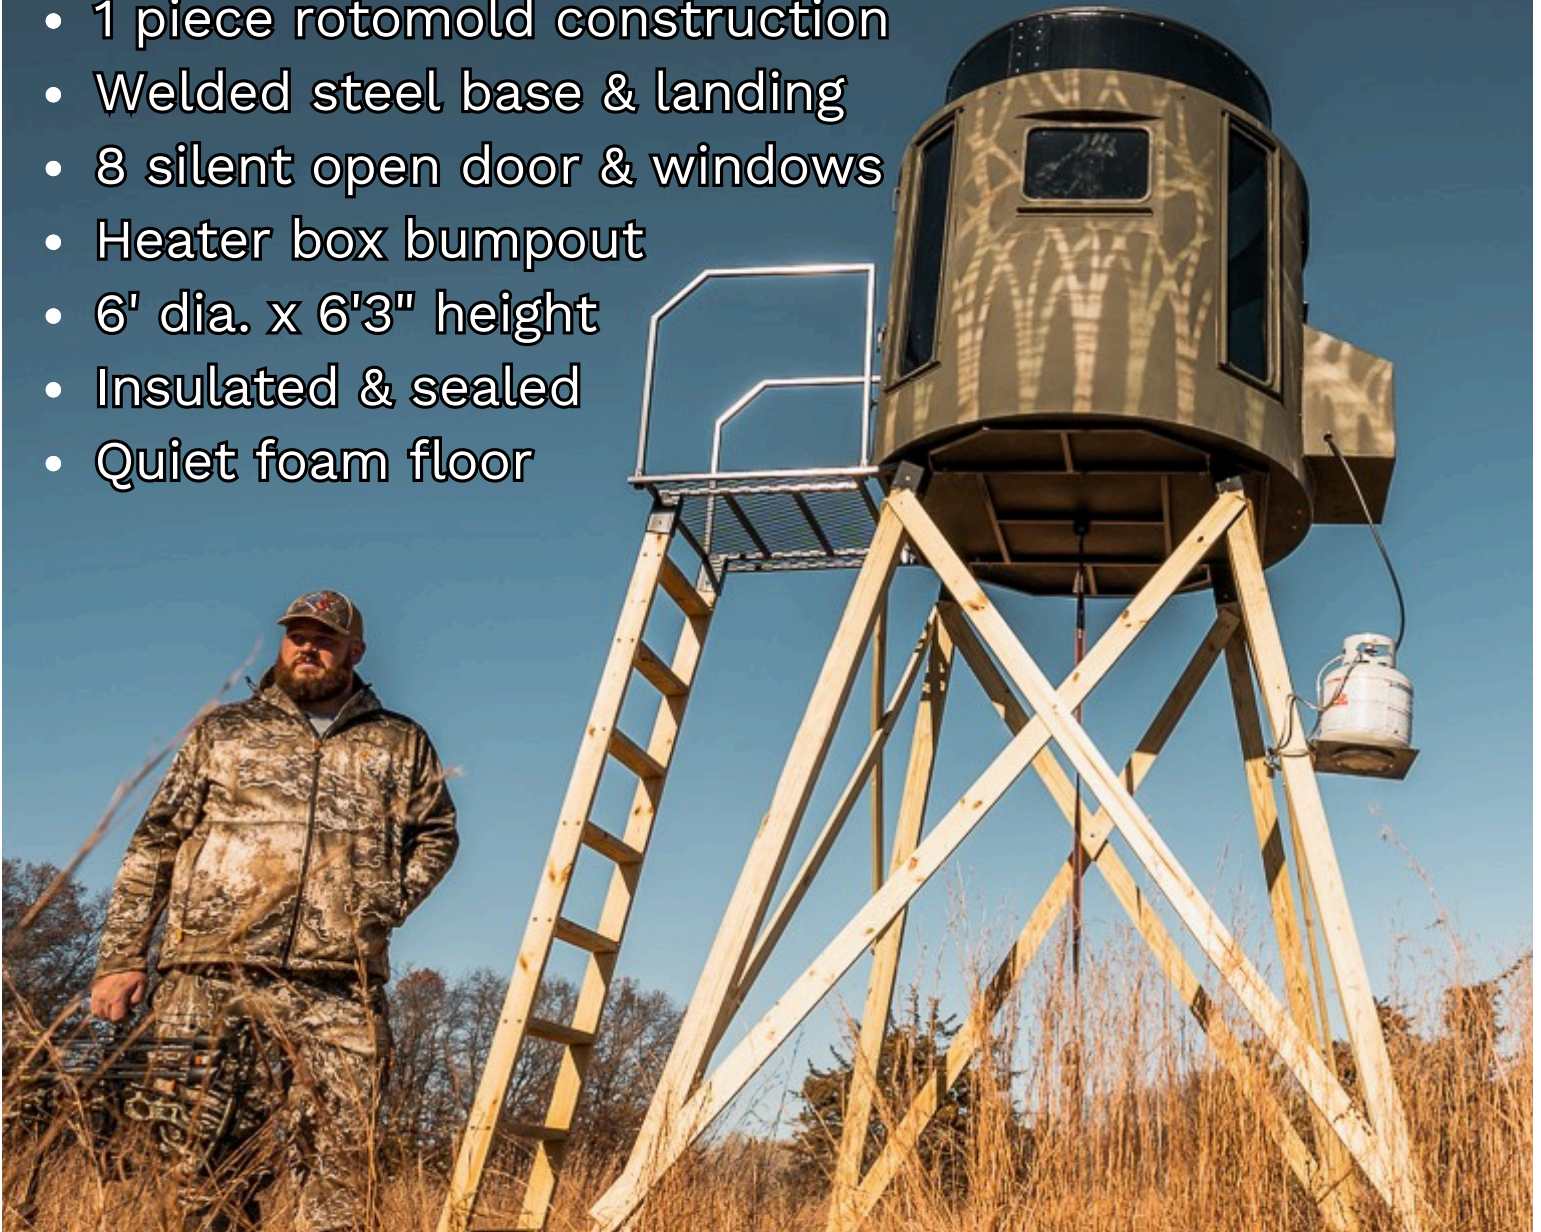

# BUCK SHOT BLINDS

- 1 piece rotomold construction
- Welded steel base & landing
- 8 silent open door & windows
- Heater box bumpout
- 6' dia. x 6'3" height
- Insulated & sealed
- Quiet foam floor

MADE IN